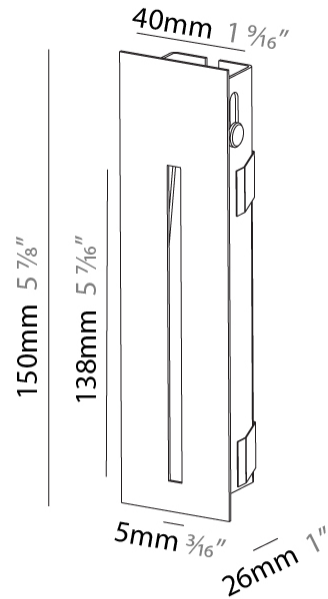

GENERAL

Series: Delight
Subseries: Delight String
Brand: Prolicht
Division: Architectural
Mounting Type: Recessed
Mounting Location: Wall
Subcategory: Step Light

PHYSICAL

Shape: Rectangle
Width (mm): 40
Width (in): 1 9/16
Height (mm): 150
Depth (mm): 26
Height (in): 5 7/8
Depth (in): 1
Ceiling Thickness (mm): 10 / 12 / 15
Ceiling Thickness (in): 3/8 or 1/2 or 9/16
Min. Recessing Depth (mm): 30
Min. Recessing Depth (in): 1 3/16
Light Distribution: Asymmetric
Weight (kg): .21
Weight (lbs): .46
Installation Requirement: 140mm / 5 1/2" x 34mm / 1 5/16"
Fixture Finish: SSR / BKV / CWI / CRY / HAB / UFT / ITA / RUA / FTG / MYG / LOD / PUS / FRO / FUP / KIA / POP / BLS / SPG / MEY / GOH / GUM / CHC / COM / ABZ / JAG / OBR / MOS / ROR
Fixture Material: Aluminum

ELECTRICAL

Lamp Type: LED (Zhaga Standard)
Input Wattage (W): 2.2
Total Output Wattage (W): 2
Dimming: Non-Dimming / Phase Dimming (120Vac only) / 0-10V Dimming
Driver Included: No
Driver Location: Remote
Driver Type: Constant Current - 120 / 277Vac
Driver Class: Class 2
Input Voltage (V): 120 - 277
Constant Current (MA): 700

LED

Number of LEDs: 1
Color Temperature (°K): 2700 / 3000 / 3500 / 4000
Max. Delivered Lumen (lm): 30
CRI: >90 CRI
Lamp Life (hrs): 50000

OPTICAL

RATINGS AND CERTIFICATIONS

Certified By: Certified for North American Standards
IP rating: IP20