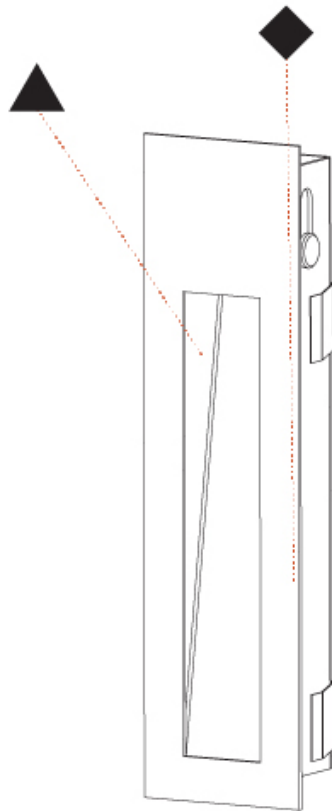

DELIGHT STRING WIDE RECESSED

A35698-

PROJECT	_____
TYPE	_____
SPECIFIER	_____
QUANTITY	_____
DATE	_____

A